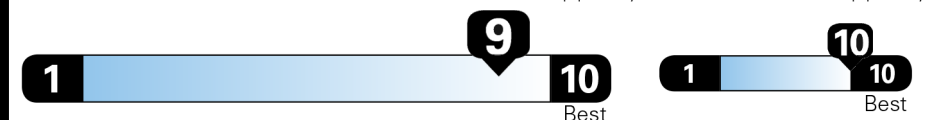

Fuel Economy & Greenhouse Gas Rating (tailpipe only) Smog Rating (tailpipe only)

This vehicle emits 0 grams CO₂ per mile. The best emits 0 grams per mile (tailpipe only). Does not include emissions from generating electricity; learn more at fueleconomy.gov.

Actual results will vary for many reasons, including driving conditions and how you drive and maintain your vehicle. The average new vehicle gets 29 MPG and costs $8,500 to fuel over 5 years. Cost estimates are based on 15,000 miles per year at $0.17 per kW-hr. MPGe is miles per gasoline gallon equivalent. Vehicle emissions are a significant cause of climate change and smog.

fueleconomy.gov

Calculate personalized estimates and compare vehicles

MANUFACTURER'S SUGGESTED RETAIL PRICE† $49,273.00

DELIVERY, PROCESSING AND HANDLING FEE 1,595.00

TOTAL SUGGESTED RETAIL PRICE $50,868.00

Delivered by Truck to: 45092
SHEEHY TOY FREDERICKSBURG
11295 PATRIOT HIGHWAY
FREDERICKSBURG VA22408

†Manufacturer's suggested retail price excludes delivery processing and handling fees, license and title fees, applicable federal, state and local taxes, and dealer and distributor options and accessories.

TML4E1N1S0F0W0