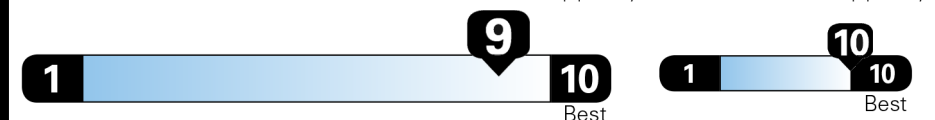

Fuel Economy & Greenhouse Gas Rating (tailpipe only) Smog Rating (tailpipe only)

This vehicle emits 0 grams CO₂ per mile. The best emits 0 grams per mile (tailpipe only). Does not include emissions from generating electricity; learn more at fuel economy.gov.

Actual results will vary for many reasons, including driving conditions and how you drive and maintain your vehicle. The average new vehicle gets 29 MPG and costs $8,500 to fuel over 5 years. Cost estimates are based on 15,000 miles per year at $0.17 per kW-hr. MPGe is miles per gasoline gallon equivalent. Vehicle emissions are a significant cause of climate change and smog.

fuel economy.gov

Calculate personalized estimates and compare vehicles

MANUFACTURER'S SUGGESTED RETAIL PRICE[†] **$47,359.00**

DELIVERY, PROCESSING AND HANDLING FEE 1,595.00

TOTAL SUGGESTED RETAIL PRICE $48,954.00

[†]Manufacturer's suggested retail price excludes delivery processing and handling fees, license and title fees, applicable federal, state and local taxes, and dealer and distributor options and accessories.

Delivered by Truck to: 45092 SHEEHY TOY FREDERICKSBURG 11295 PATRIOT HIGHWAY FREDERICKSBURG VA22408

TML2E1N2S0F0W0