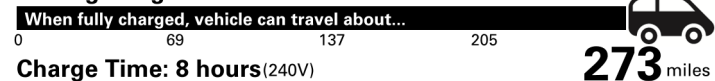

Driving Range