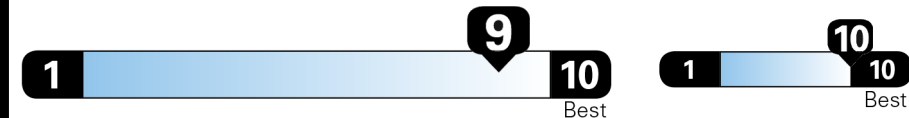

Fuel Economy & Greenhouse Gas Rating (tailpipe only) Smog Rating (tailpipe only)

This vehicle emits 0 grams CO₂ per mile. The best emits 0 grams per mile (tailpipe only). Does not include emissions from generating electricity; learn more at fueleconomy.gov.

Actual results will vary for many reasons, including driving conditions and how you drive and maintain your vehicle. The average new vehicle gets 29 MPG and costs $8,500 to fuel over 5 years. Cost estimates are based on 15,000 miles per year at $0.17 per kW-hr. MPGe is miles per gasoline gallon equivalent. Vehicle emissions are a significant cause of climate change and smog.

fueleconomy.gov

Calculate personalized estimates and compare vehicles

MANUFACTURER'S SUGGESTED RETAIL PRICE[†] $42,664.00

DELIVERY, PROCESSING AND HANDLING FEE 1,595.00

TOTAL SUGGESTED RETAIL PRICE $44,259.00

[†]Manufacturer's suggested retail price excludes delivery processing and handling fees, license and title fees, applicable federal, state and local taxes, and dealer and distributor options and accessories.

Delivered by Truck to: 45092
SHEEHY TOY FREDERICKSBURG
11295 PATRIOT HIGHWAY
FREDERICKSBURG VA22408

TML2E1N1S0F0W0