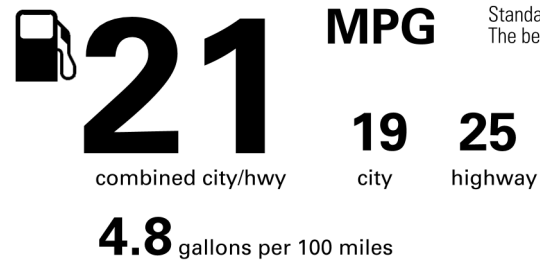

BASE MANUFACTURER'S SUGGESTED RETAIL PRICE \$55,770.00

OPTIONAL EQUIPMENT

FE	50 STATE EMISSIONS	
MR	Power Tilt/Slide Moonroof	850.00
2B.	Door Panel Protectors- Interior Gray	135.00
3T.	Roof Rail Cross Bars Gloss Black	420.00
5A.	Cargo Cover- Retractable Black	135.00
63.	Floor Mats- All Weather- '4Runner'	248.00
8F.	Tow Hooks Upgrade - Front - Red	180.00
BM.	Bodyside Molding- Color Keyed	260.00
D5.	Door Edge Guards- Front Color Keyed	150.00
MF.	Mudguards- Fr +Rr Molded Black '4Runner'	175.00
R5.	Cargo Tray- All Weather '4Runner'	140.00
W0.	Wheels- 18" Accessory TRD Black	1,325.00

Not Original - Copy

Created: 2026-01-20 11:06:25 (UTC)

EPA DOT Fuel Economy and Environment

Gasoline Vehicle

Fuel Economy

You spend \$3,250 more in fuel costs over 5 years compared to the average new vehicle.